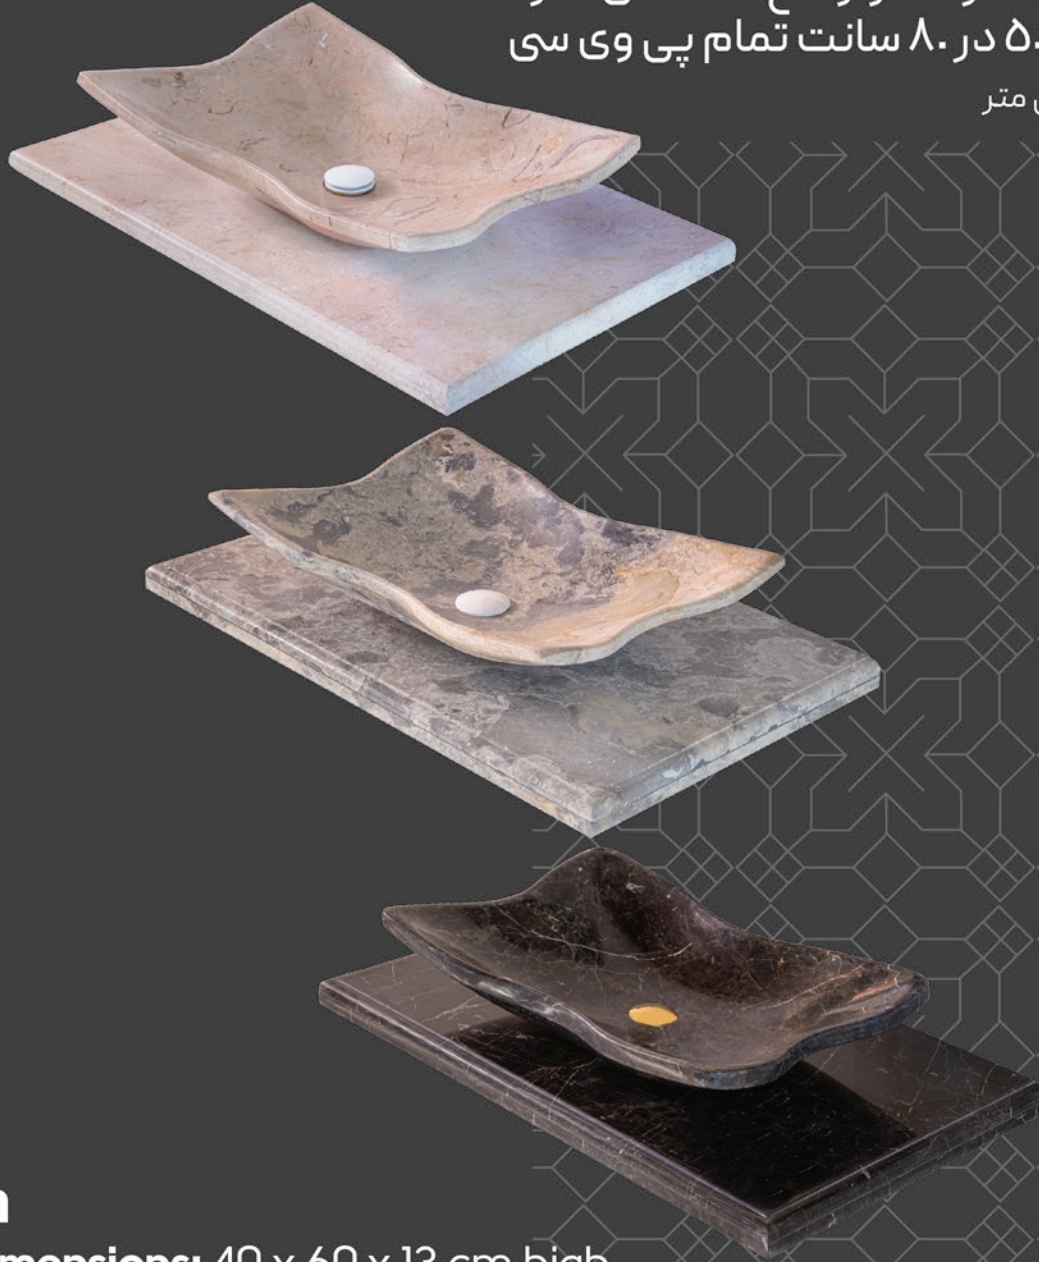

مدل آتوسا

ابعاد سنگ: ۴۰ در ۶۰ در ارتفاع ۱۳ سانتی متر
ابعاد کابین: ۵۰ در ۸۰ سانت تمام پی وی سی

با ضخامت ۲۴ میلی متر

Atossa

Stone dimensions: 40 x 60 x 13 cm high

Cabin dimensions: 50 x 80 cm, all PVC

4

With a thickness of 24 mm