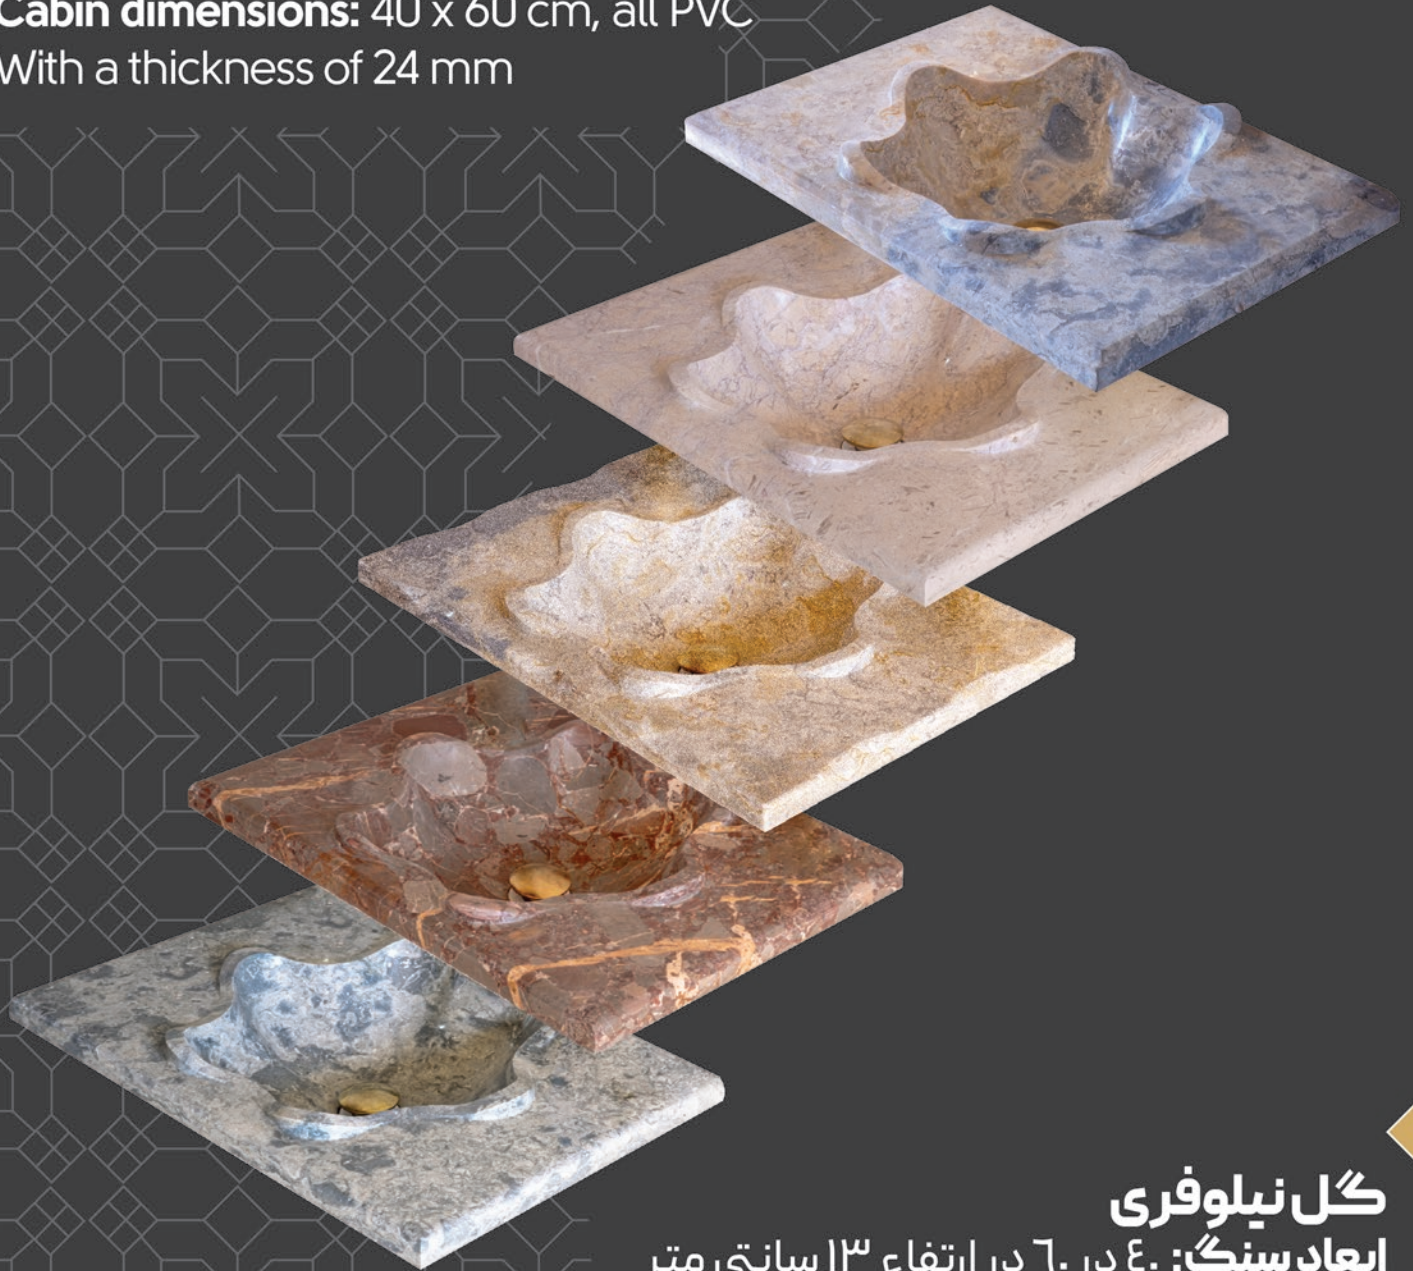

lotus flower

Stone dimensions: 40 x 60 x 13 cm high

Cabin dimensions: 40 x 60 cm, all PVC

With a thickness of 24 mm

گل نیلوفری

ابعاد سنگ: ۴۰ در ۶۰ در ارتفاع ۱۳ سانتی متر
ابعاد کابین: ۴۰ در ۶۰ سانت تمام پی وی سی
با ضخامت ۲۴ میلی متر